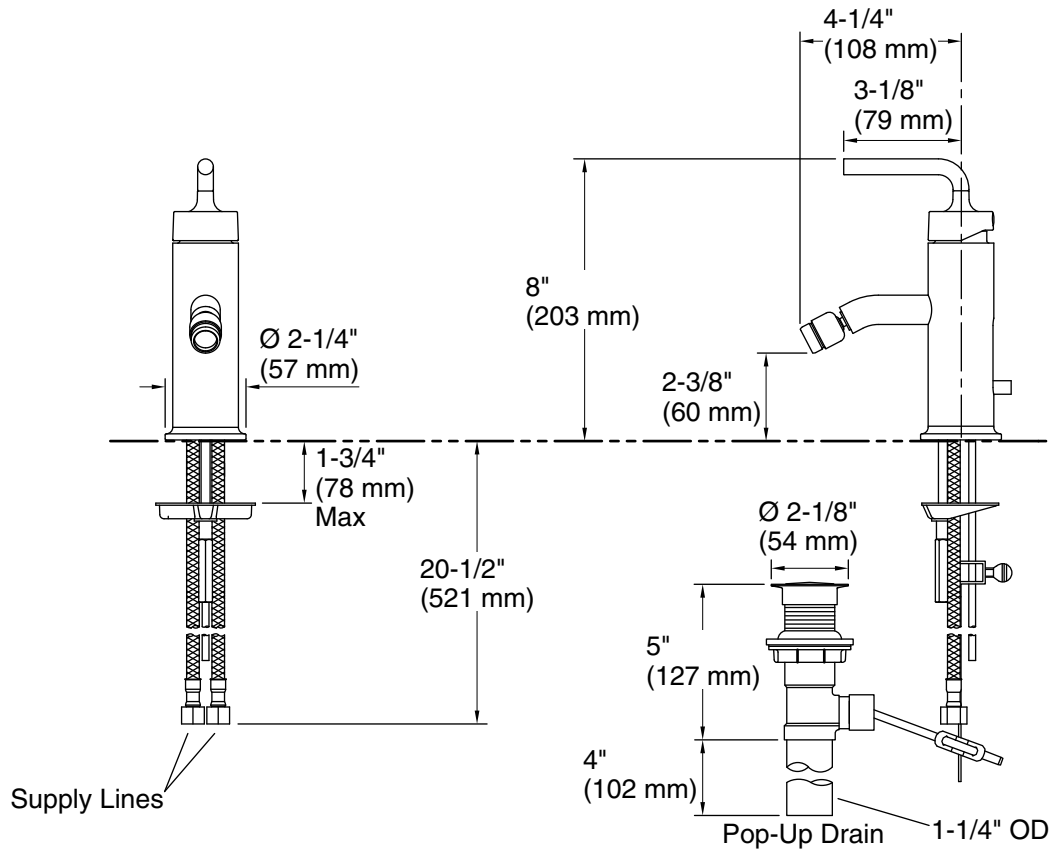

## Features

- One-piece, self-contained ceramic disc valve allows both volume and temperature control.
- High-temperature limit setting for added safety.
- Available with straight handle.
- Flexible connections for easy installation.
- Pop-up drain with lift rod and tailpiece.
- 4-1/4" (108 mm) swivel spray spout.

## Installation

- Single-hole mounting.

## Technical Information

All product dimensions are nominal.